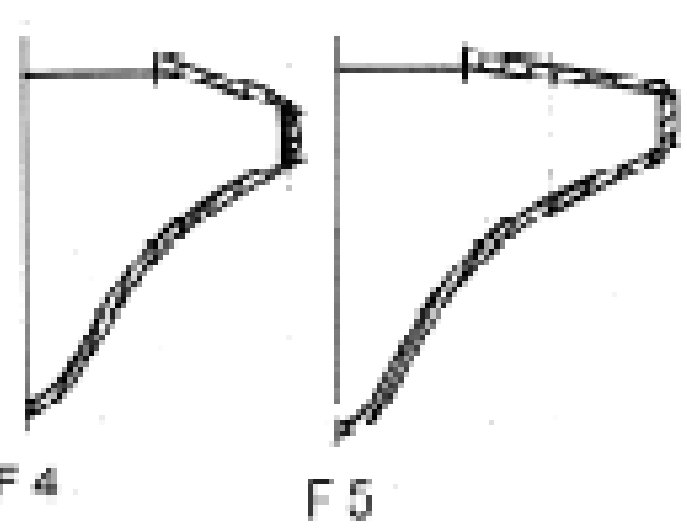

Nose cone formers (3mm depth)

Canopy (warm mold)

MATRA MAGIC MISSILES

pron)

molded (plastic bottle)

DASSAULT RAFALE M

ELECTRIC JET PUSHER BY GGRN

INTEGRAL 3 MM DEPRON AIRFRAME

Refueling probe 1mm plywood

Blue foam radome

3 mm dalam riba