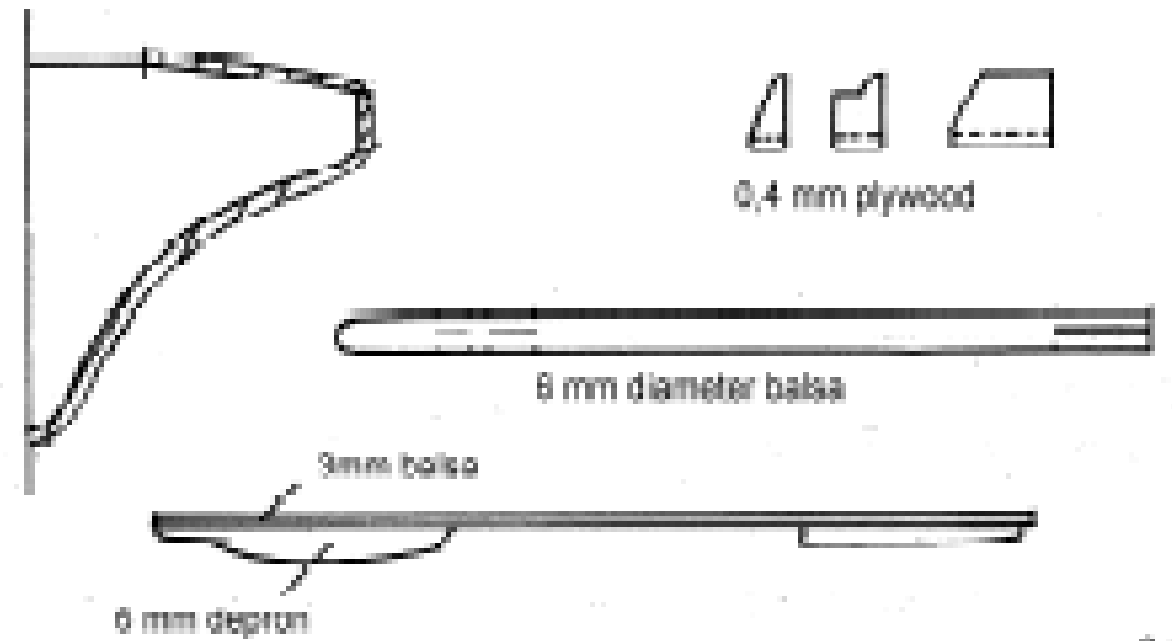

Nose cone formers (3mm depth)

Canopy (warm mold)

MATRA MAGIC MISSILES

pron)

molded (plastic bottle)

DASSAULT RAFALE M

ELECTRIC JET PUSHER BY GGRN

INTEGRAL 3 MM DEPRON AIRFRAME

Refueling probe 1mm plywood

Blue foam radome

3 mm dalam riba