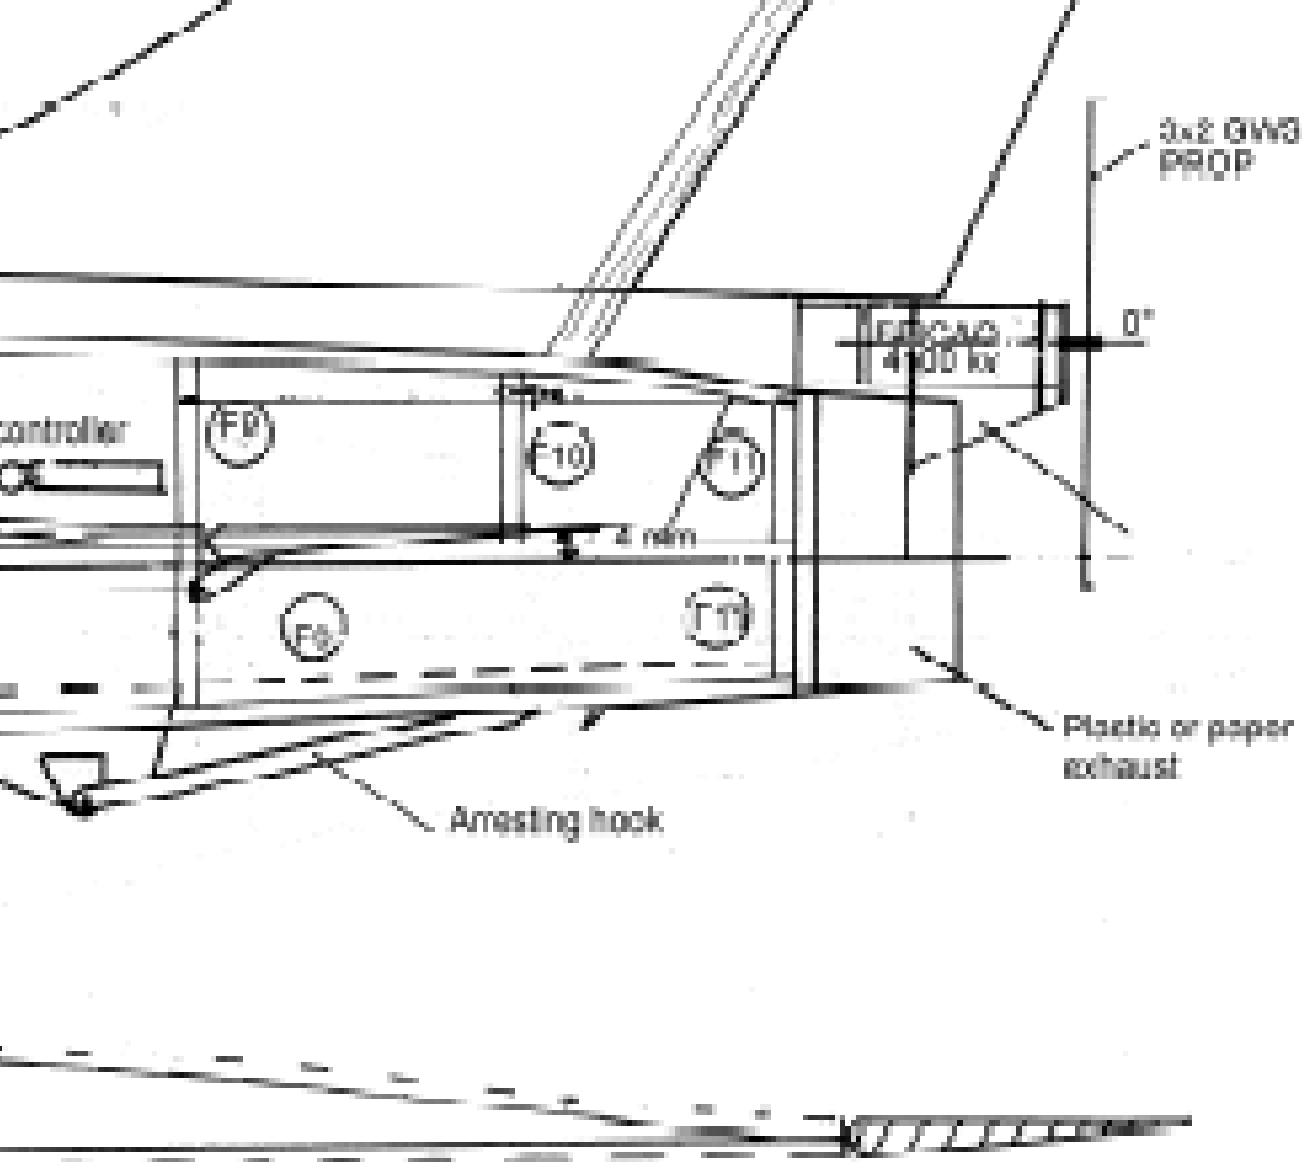

Nose cone formers (3mm depth)

Canopy (warm mold)

MATRA MAGIC MISSILES

pron)

molded (plastic bottle)

DASSAULT RAFALE M

ELECTRIC JET PUSHER BY GGRN

INTEGRAL 3 MM DEPRON AIRFRAME

Refueling probe 1mm plywood

Blue foam radome

3 mm dalam riba