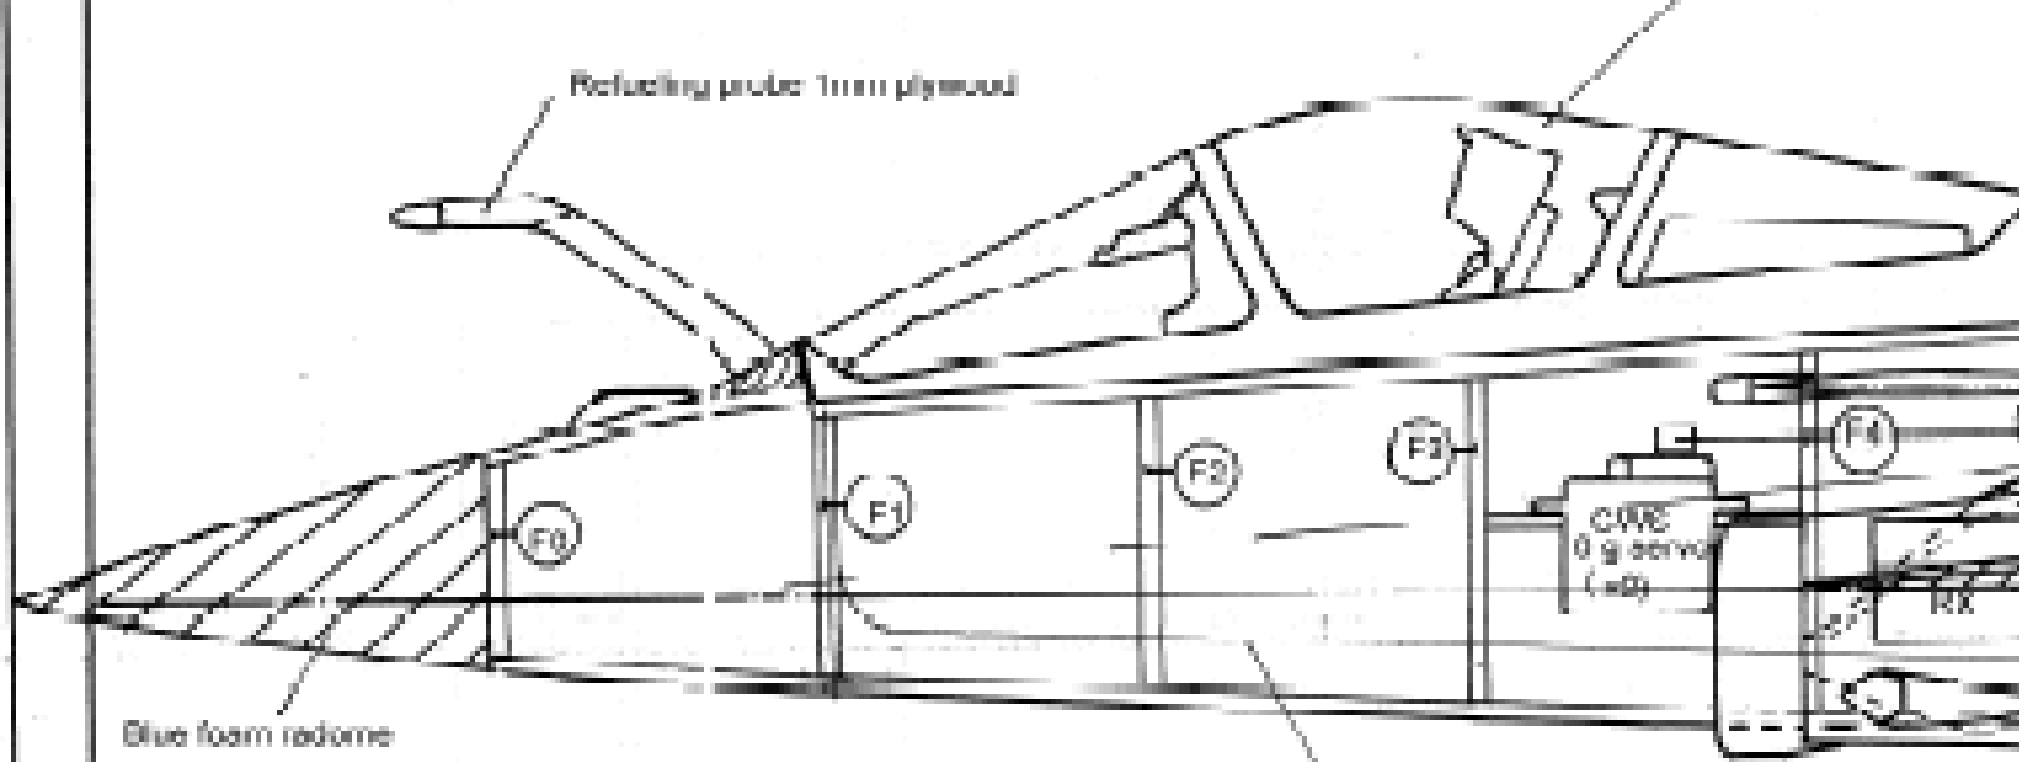

Nose cone formers (3mm depth)

Canopy (warm mold)

MATRA MAGIC MISSILES

pron)

molded (plastic bottle)

DASSAULT RAFALE M

ELECTRIC JET PUSHER BY GGRN

INTEGRAL 3 MM DEPRON AIRFRAME

Refueling probe 1mm plywood

Blue foam radome

3 mm dalam riba