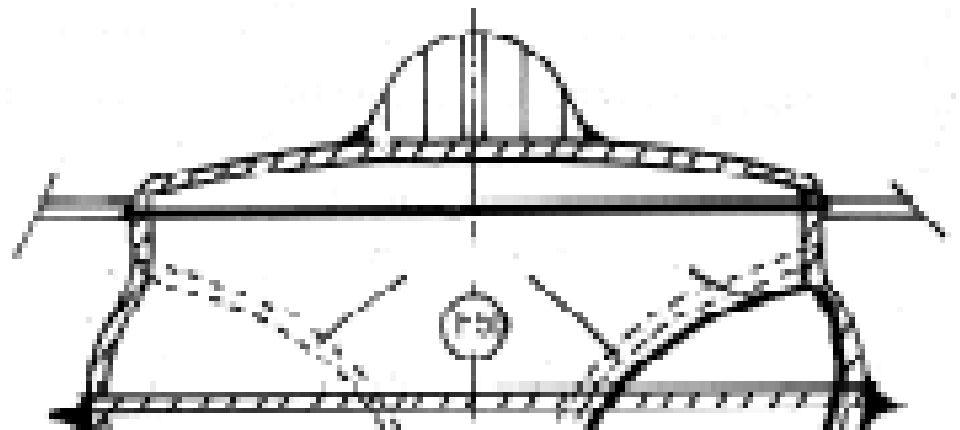

Nose cone formers (3mm depth)

Canopy (warm mold)

MATRA MAGIC MISSILES

pron)

molded (plastic bottle)

DASSAULT RAFALE M

ELECTRIC JET PUSHER BY GGRN

INTEGRAL 3 MM DEPRON AIRFRAME

Refueling probe 1mm plywood

Blue foam radome

3 mm dalam riba