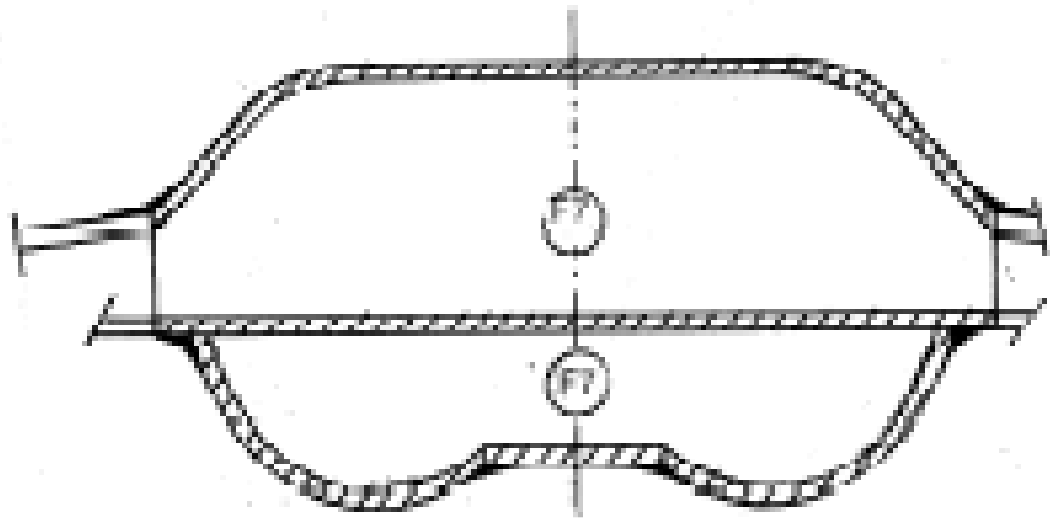

Nose cone formers (3mm depth)

Canopy (warm mold)

MATRA MAGIC MISSILES

pron)

molded (plastic bottle)

DASSAULT RAFALE M

ELECTRIC JET PUSHER BY GGRN

INTEGRAL 3 MM DEPRON AIRFRAME

Refueling probe 1mm plywood

Blue foam radome

3 mm dalam riba