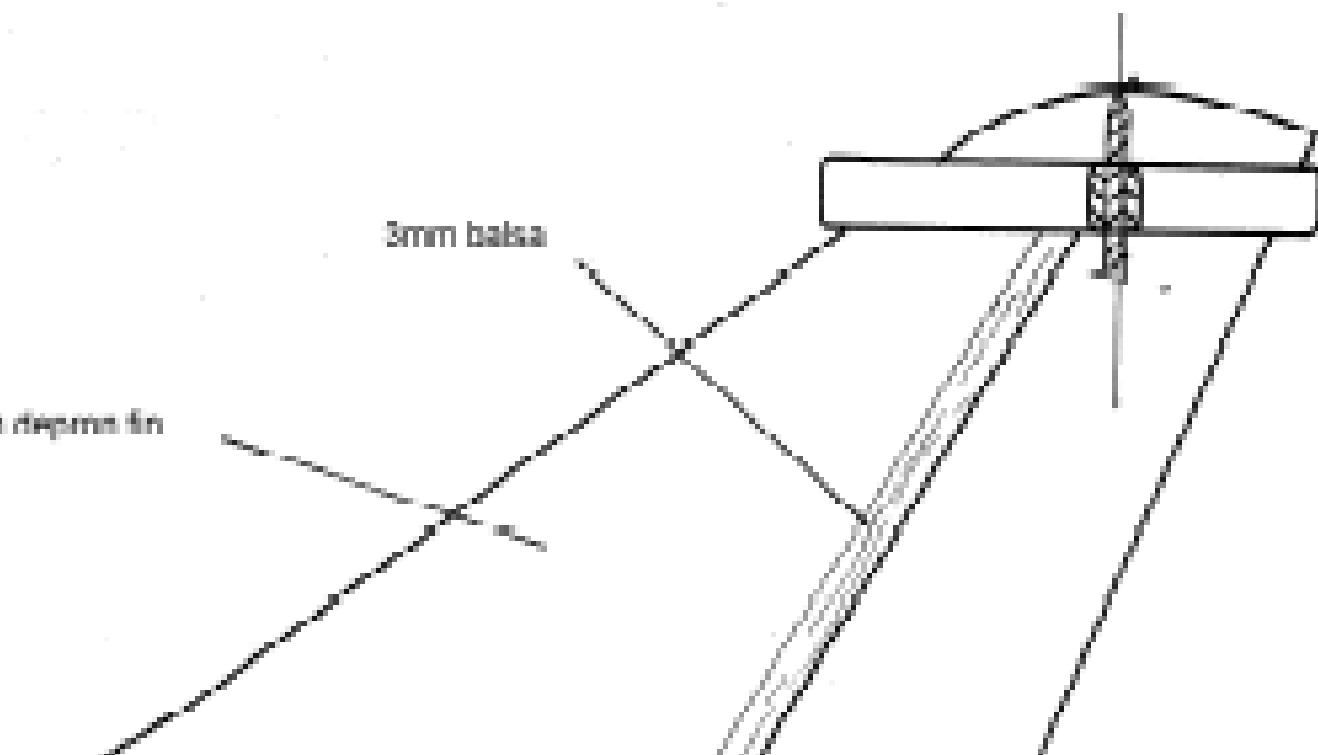

Nose cone formers (3mm depth)

Canopy (warm mold)

MATRA MAGIC MISSILES

pron)

molded (plastic bottle)

DASSAULT RAFALE M

ELECTRIC JET PUSHER BY GGRN

INTEGRAL 3 MM DEPRON AIRFRAME

Refueling probe 1mm plywood

Blue foam radome

3 mm dalam riba